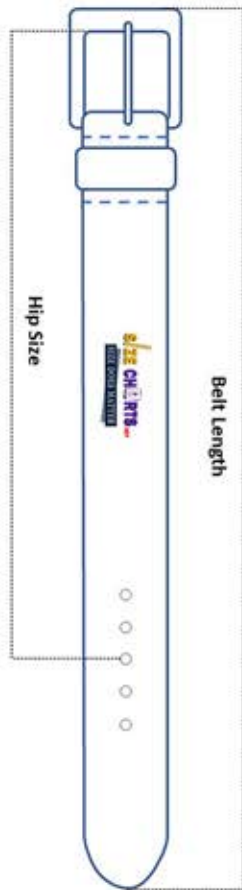

# KIDS BELT SIZE CHART

Clothes Size (US)	Age Clothes	European Belt Size (cm)	US Belt Size (in)	Clothes size (cm)
12	12Yrs	70	28"	152-158
11	11Yrs	70	28"	146-152
10	10Yrs	70	28"	140-146
9	9Yrs	65	26"	134-140
8	8Yrs	65	26"	128-134
7	7Yrs	65	26"	122-128
6T	7Yrs	65	26"	116-122
5T	7Yrs	65	24"	110-116
4T	7Yrs	65	24"	104-110
3T	7Yrs	65	24"	98-104
2T	7Yrs	65	22"	92-98
18M/2T	18-24 M	55	22"	86-92
12M/1T	12-18 M	55	22"	80-86
6-12M	6-12 M	50	21"	68-80
0-6M	0-6 M	50	20"	50-68