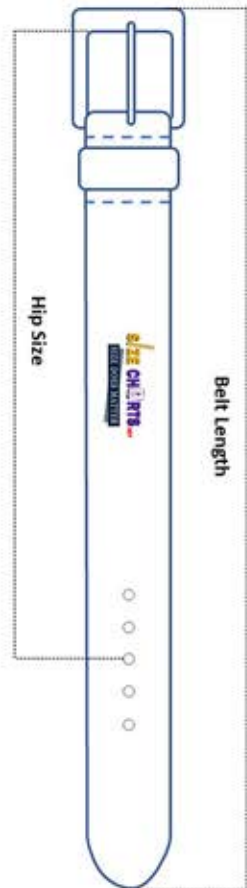

# Men's Belt Size Chart

General Belt Size	Numerical Belt Size	Waist Measurement (Inches)	Length of Belt (Inches)
XS	30	26.5-28	28-30
S	32	28.5-30	31-32
M	34	30.5-32	33-34
M	36	32.5-34	35-36
L	38	34.5-36	37-38
L	40	36.5-38	39-40
XL	42	38.5-40	41-42
XL	44	40.5-42	43-44
2XL	46	42.5-44	45-46
3XL	48	44.5-46	47-48
4XL	50	46.5-48	49-50