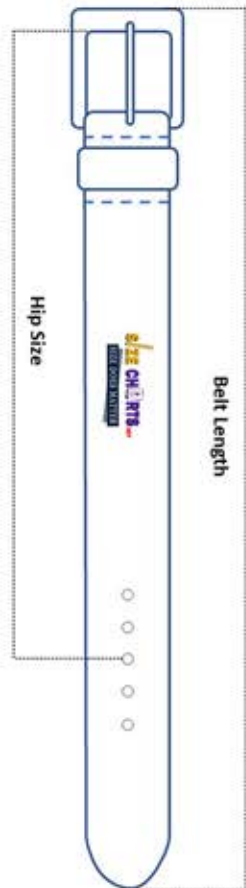

Women's Belt Size Chart

General Belt Size	Numerical Belt Size	Waist Measurement (inches)	Length of Belt (inches)
XS/Petite	28	Up to 26	Up to 28
S	28-30	26-28	28-30
M	31-32	28-30	31-32
L	33-35	31-33	33-35
XL	36-37	34-35	36-37
2X	38-39	36-37	38-39
3X	40-42	38-39	40-41

SIZE CHARTS.NET
SIZE DOES MATTER